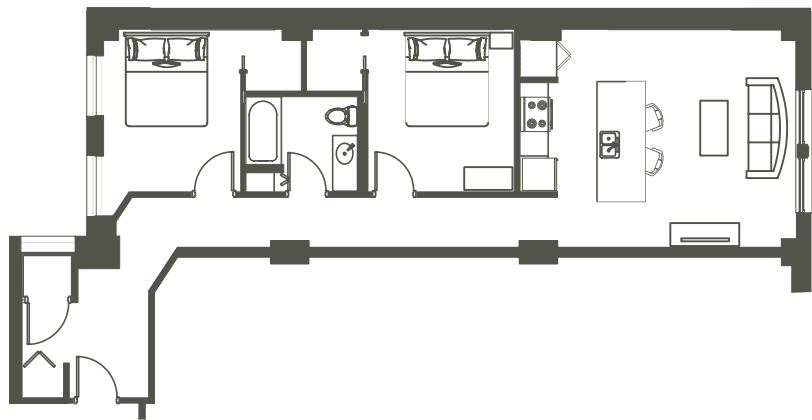

THE HISTORIC
PENN STREET
EST. 1909 TOWER

THE PENN

1 BED + DEN / 1 BATH
1023 SQ. FT.
CALL FOR PRICING

PENNSTREETTOWER.COM

115 N. PENNSYLVANIA AVE
INDIANAPOLIS, IN 46204

GIVE US A RING
317-653-1515

INFO ONLINE 24/7
PENNSTREETTOWER.COM