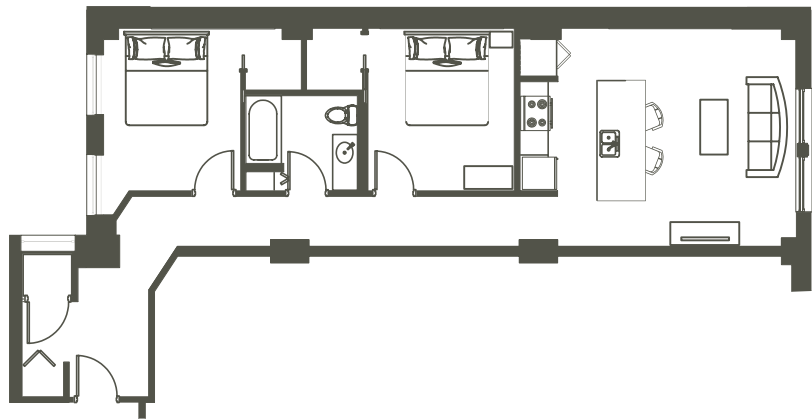

THE HISTORIC
PENN STREET
EST. 1909 TOWER

THE PENN

1 BED + DEN / 1 BATH
1023 SQ. FT.
CALL FOR PRICING

PENNSTREETTOWER.COM

115 N. PENNSYLVANIA AVE
INDIANAPOLIS, IN 46204

GIVE US A RING
888-294-0901

INFO ONLINE 24/7
PENNSTREETTOWER.COM