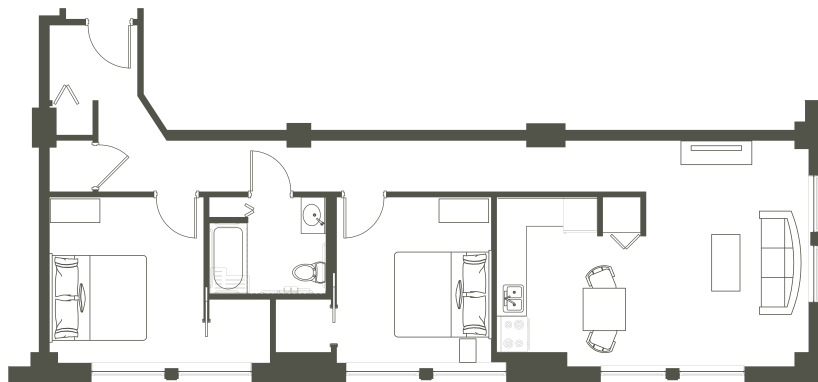

THE HISTORIC  
**PENN STREET**  
EST. 1909 TOWER

**THE FROST**

2 BED / 1 BATH  
1019 SQ. FT.  
CALL FOR PRICING

**PENNSTREETTOWER.COM**

115 N. PENNSYLVANIA AVE  
INDIANAPOLIS, IN 46204

GIVE US A RING  
317-653-1515