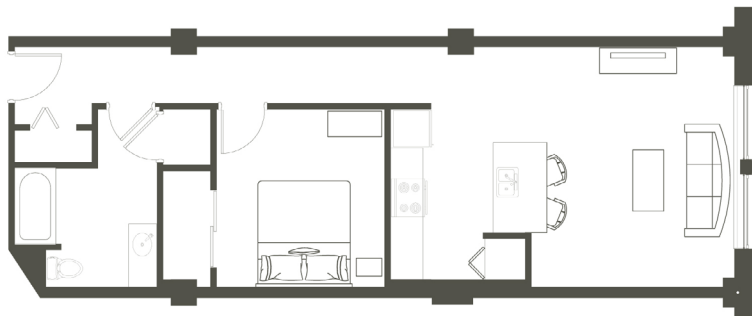

THE HISTORIC
PENN STREET
EST. 1909 TOWER

THE LEMCKE

1 BED / 1 BATH

785 SQ. FT.

CALL FOR PRICING

PENNSTREETTOWER.COM

115 N. PENNSYLVANIA AVE
INDIANAPOLIS, IN 46204

GIVE US A RING
317-653-1515