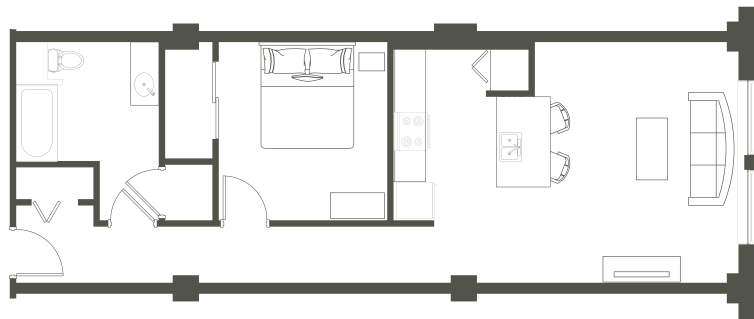

THE HISTORIC  
**PENN STREET**  
EST. 1909 TOWER

**THE KEITHS**

1 BED / 1 BATH  
788 SQ. FT.  
CALL FOR PRICING

**PENNSTREETTOWER.COM**

115 N. PENNSYLVANIA AVE  
INDIANAPOLIS, IN 46204

GIVE US A RING  
317-653-1515