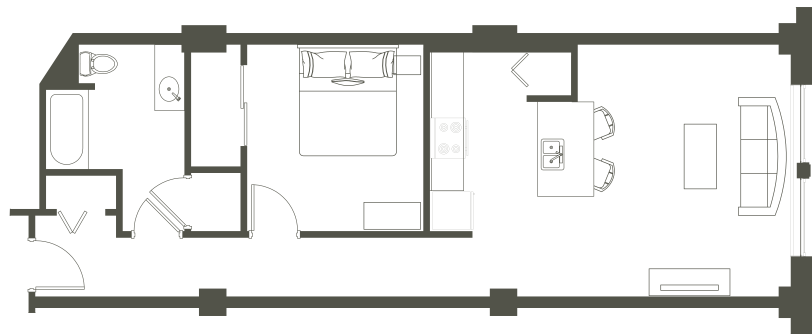

THE HISTORIC  
**PENN STREET**  
EST. 1909 TOWER

**THE VAUDEVILLE**

1 BED / 1 BATH  
777 SQ. FT.  
CALL FOR PRICING

**PENNSTREETTOWER.COM**

115 N. PENNSYLVANIA AVE  
INDIANAPOLIS, IN 46204

GIVE US A RING  
317-653-1515